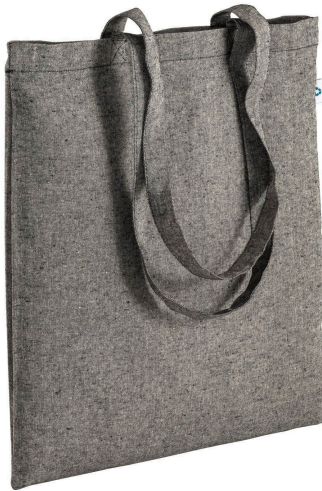

ITEM CODE 2112202

Capri 190

Recycled cotton shopping bag 190 g/m2, long handles,
38 x 42 cm

COLOUR:

 Sustainable Living

Specifications

| | |
|-------------------|--|
| Item code | 2112202 |
| Colour | Black |
| Available colours | Black, Red, Green, Blue, Yellow, Orange, Royal, Pink, Sky blue, Green apple, Natural |
| Description | Recycled cotton shopping bag 190 g/m2, long handles, 38 x 42 cm |
| Material | Recycled cotton |
| Brand |  |
| Customs Code | 4202229000000000 |
| Country of origin | India |
| Dimensions | 38 X 42 CM -HANDLES 70 X 2,5 CM - 7 LT |
| Grammage | 190 GSM |

Pack info

| | |
|----------------|---|
| Packaging type | No packing |
| Packs |  150 |
| Sub-packs |  50 |

Size

47 x 41 x 34 (cm)

Package Volume

0.065518

Package gross weight

13,90 Kg