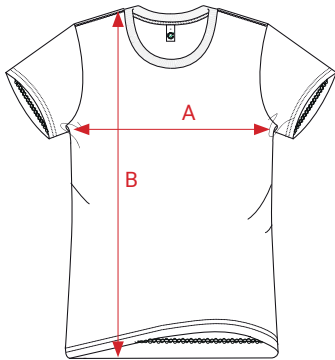

EP02

Product name

Earth Positive Women's Jersey T-shirt

Fibre composition / Yarn type

100% GOTS Organic Cotton Compact Spun

Fabric type / Weight

Jersey 4.6 oz/yd² 155 g/m²

Commodity code

6109 1000 10

Origin

India

Available sizes

XS S M L XL 2XL

Certifications

Available colours

Black
BL

White
WH

Size spec

Size	Width (A)		Length (B)	
	cm	inch	cm	inch
XS	42	16½	63	24¾
S	44.5	17½	64	25¼
M	47	18½	65	25½
L	49.5	19½	66	26
XL	52	20½	67	26½
2XL	54.5	21½	68	26¾