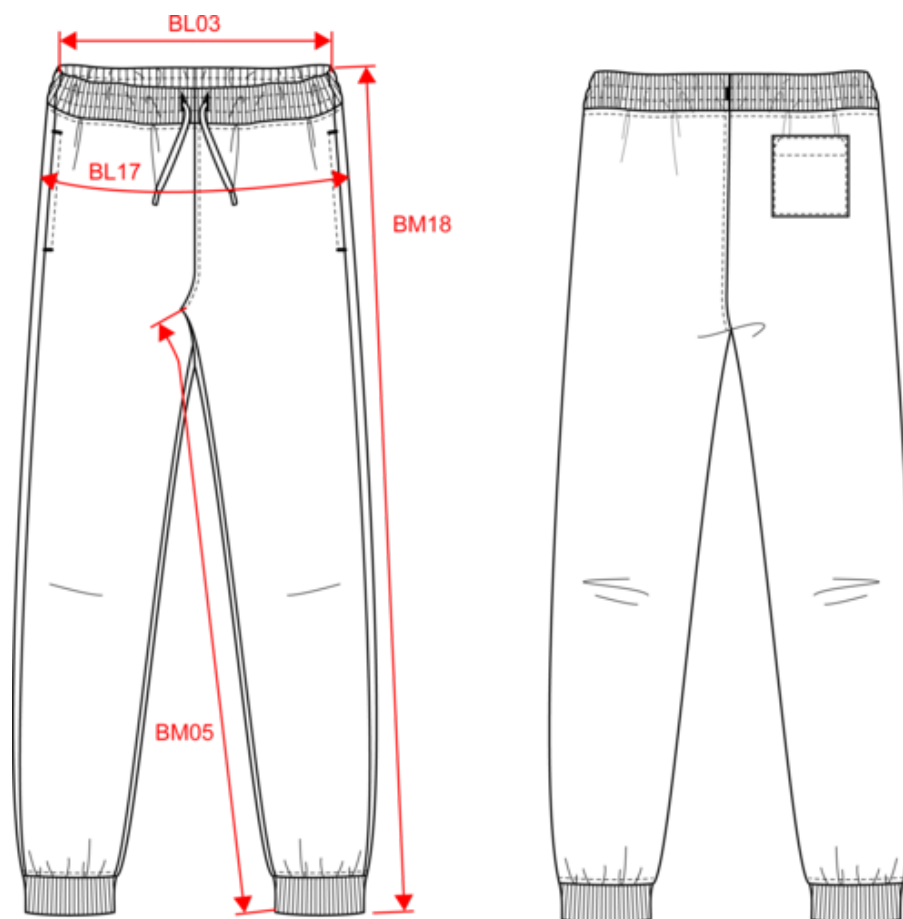

### Dimensions (cm)

Measurements in cm	XS	S	M	L	XL	XXL	3XL	4XL
BL03 - 1/2 elasticated waist width relaxed (front over back)	34.00	36.00	38.00	40.00	43.00	46.00	49.00	52.00
BL17 - 1/2 hip width (measured parallel to waistband)	45.00	48.00	51.00	54.00	57.00	60.00	63.00	66.00
BM05 - Inseam length	80.00	80.00	80.00	80.00	80.00	80.00	80.00	80.00
BM18 - Side length (waistband included)	103.75	104.50	105.25	106.00	106.75	107.50	108.25	109.00