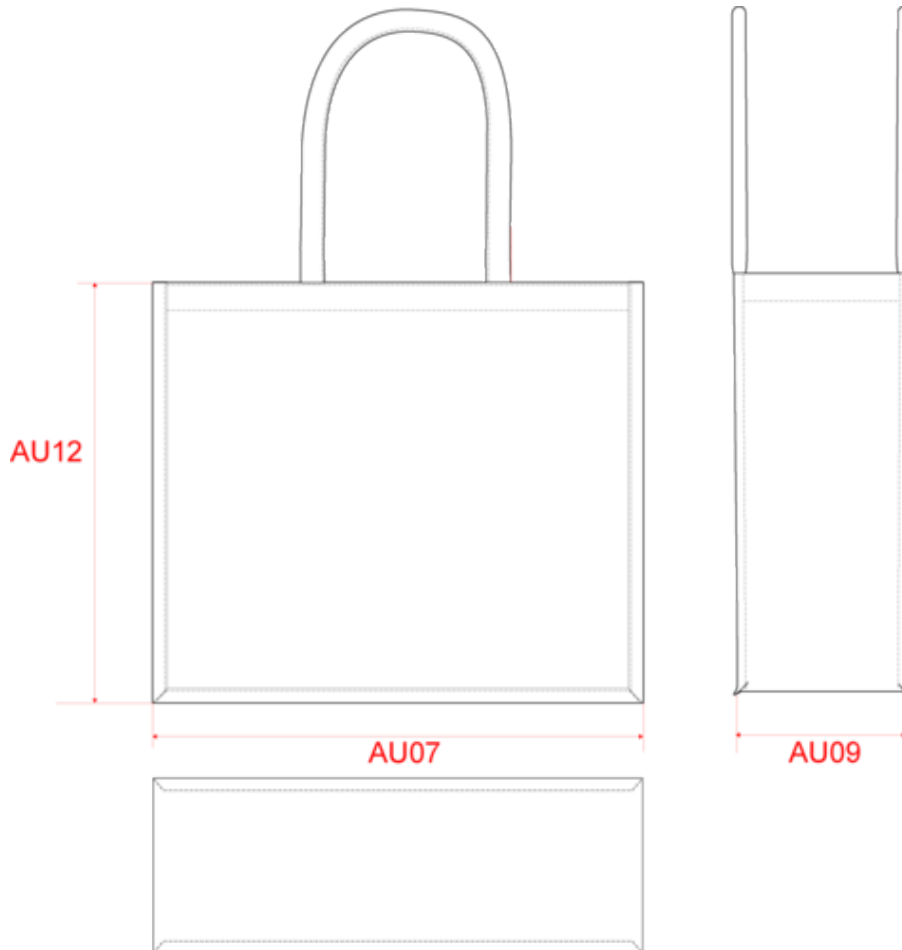

#### Country of origin

### Dimensions (cm)

Measurements in cm	One Size
AU07 - Total width	30.00
AU09 - Depth of bottom part	15.00
AU12 - Total height	30.00

KI0274