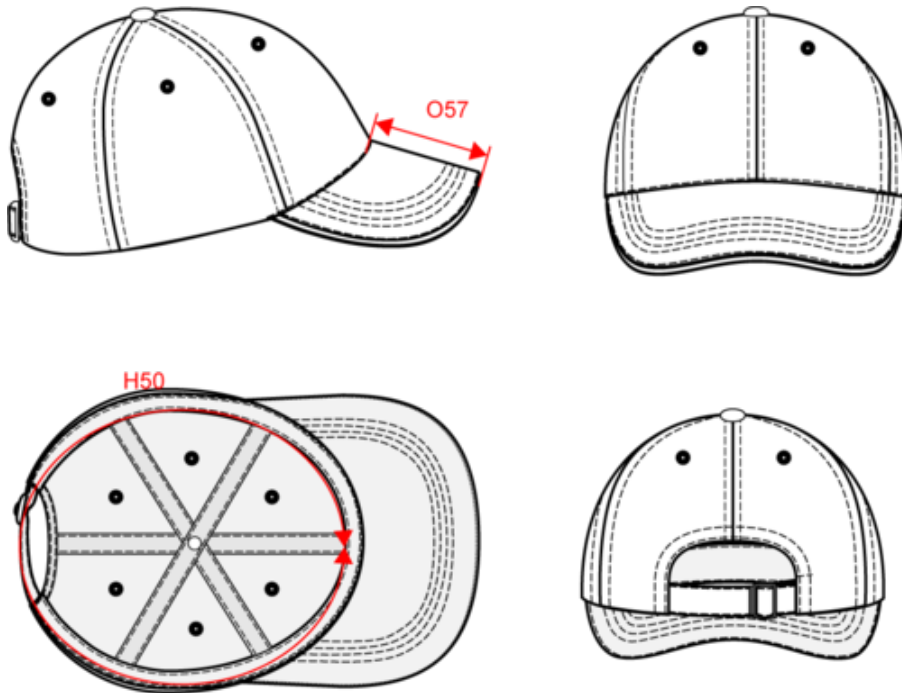

## Cap with contrasting sandwich peak - 6 panels

100% cotton. 6-panel cap with contrasting sandwich peak. Adjustable fastening with metal buckle and self-locking loop.

## Cap with contrasting sandwich peak - 6 panels

Dimensions (cm)

Measurements in cm	One Size
H50 - Head measurement	58.00
O57 - Deep of the peak on cap	7.00

KP191