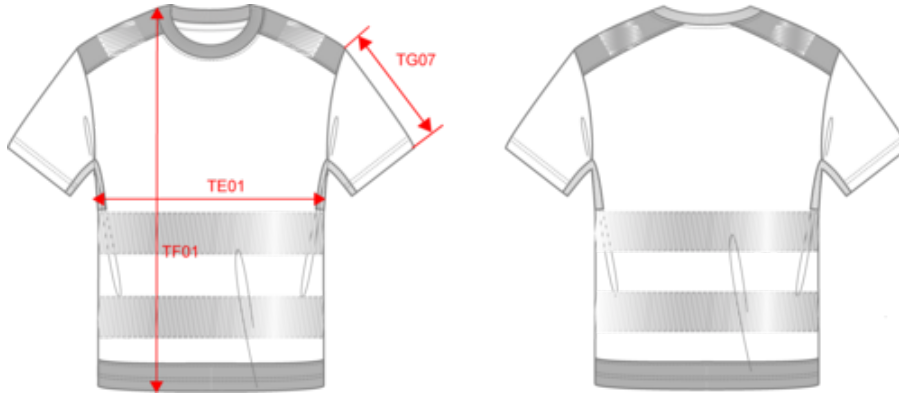

WK360

Recycled safety T-Shirt crew neck short sleeves

- High-visibility garment with UV protection.
- Superior comfort thanks to high proportion of cotton.
- Heat-bonded segmented reflective stripes: optimum visibility without rigidity.

50% cotton / 50% recycled polyester. Combed cotton. Piqué knit. Anti-pilling treatment. Wash at 60°C (25 cycles). Straight fit. Contrast shoulder inserts with 7 cm retro-reflective segmented strip. Collar lined with 100% recycled polyester in 1x1 ribbing. Contrasting micro-ventilated underarm panel in 100% recycled polyester birdseye. 2 x 7 cm retro-reflective segmented stripes on front and back. Contrasting hem. Twin-needle finish at cuffs and hem. Certifications in progress: PPE Class II. Standards NF EN 13758-1+A1:2007 + NF EN 13758-2+A1:2007: Protection UPF40+ (Protection against solar UV radiation), NF EN ISO 13688:2013 + NF EN ISO 13688/A1:2021 (Protective clothing - General requirements), NF EN ISO 20471:2013 + NF EN ISO 20471/A1:2017: Class 1 for size XS - Class 2 from size S to 6XL (High Visibility Clothing - Test Methods and Requirements), RIS-3279-TOM Issue 2:2019 only for Hi Viz Orange/Navy Class 2 (Railway Industry Standard). Detachable brand label.

Certifications

More information

Logistic

Country of origin

Customs code

WK360

Recycled safety T-Shirt crew neck short sleeves

Dimensions (cm)

Measurements in cm	XS	S	M	L	XL	XXL	3XL	4XL	5XL	6XL
TE01 - 1/2 chest width at 1.5cm below armhole	49.00	52.00	55.00	58.00	61.00	64.00	67.00	70.00	73.00	76.00
TF01 - Total height from HSP	68.00	70.00	72.00	74.00	76.00	78.00	80.00	82.00	84.00	86.00
TG07 - Short sleeve length	22.25	23.00	23.75	24.50	25.25	26.00	26.75	27.50	28.25	29.00