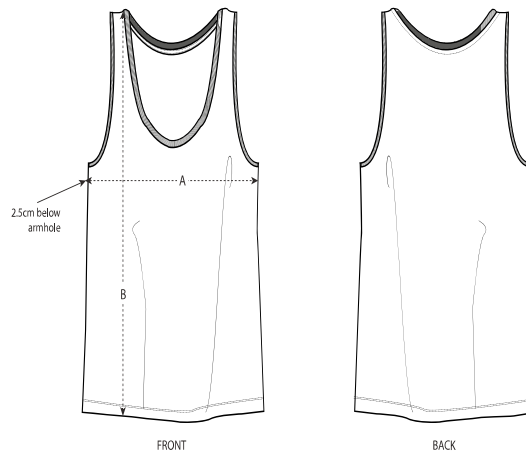

The women's medium fit tank top

Medium Fit

XS XXL

155 GSM

Details

- Sleeveless
- 1x1 rib at neck collar and armhole
- Inside back neck tape in self fabric
- Bottom hem with narrow double topstitch

Composition

Shell - Single Jersey
 100% Cotton - Organic Ring Spun Combed - 155 GSM
 Fabric washed

Care

Wash similar colours together, no ironing on print, wash and iron inside out.

Country of origin

Weaving : Bangladesh
 Dyeing : Bangladesh
 Assembly : Bangladesh

Whites

Colors

Essential Heathers

Special Heathers

Size Guide

Sizes		XS	S	M	L	XL	XXL
A	Half Chest	42.5	45	48	51	54	57
B	Body Length	60.5	62.5	64.5	66.5	67.5	67.5

Packing

Sizes		XS	S	M	L	XL	XXL
	Pieces/bag	5	5	5	5	5	5
	Pieces/box	100	100	100	100	100	100